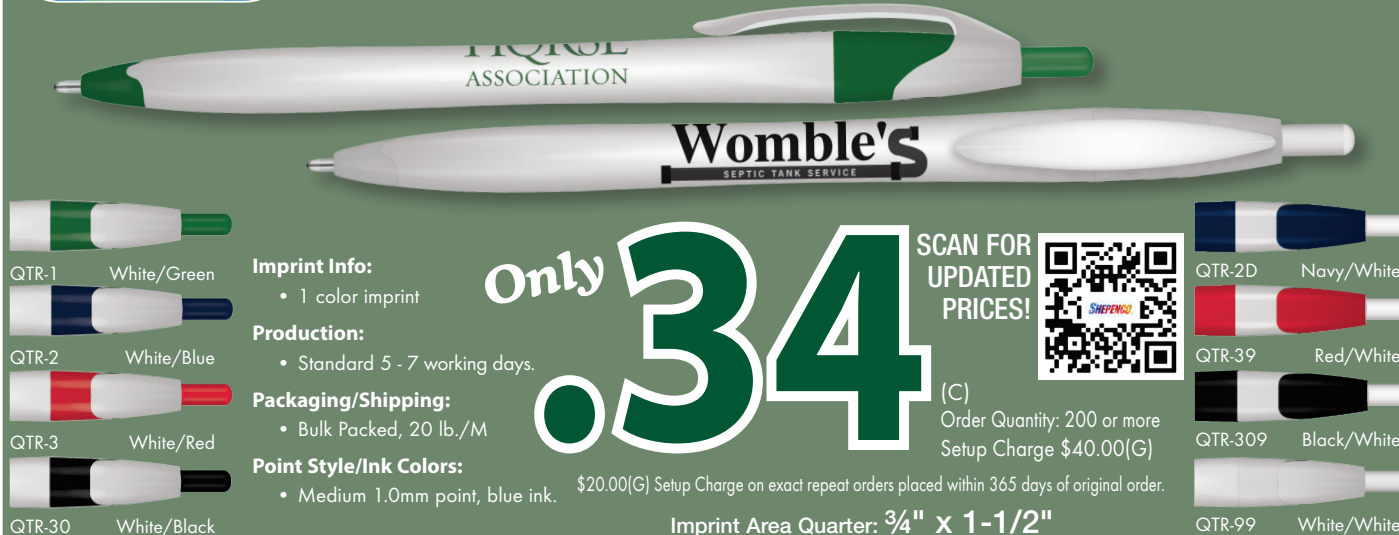

QUARTER

1. QTR-1 White/Green
   - QTR-2 White/Blue
   - QTR-3 White/Red
   - QTR-30 White/Black
2. **Imprint Info:**
3. 1 color imprint
4. **Production:**
5. Standard 5 - 7 working days.
6. **Packaging/Shipping:**
7. Bulk Packed, 20 lb./M
8. **Point Style/Ink Colors:**
9. Medium 1.0mm point, blue ink.

Only .34

SCAN FOR UPDATED PRICES!

Imprint Area Quarter: 3/4" x 1-1/2"

- QTR-2D Navy/White
- QTR-39 Red/White
- QTR-309 Black/White
- QTR-99 White/White